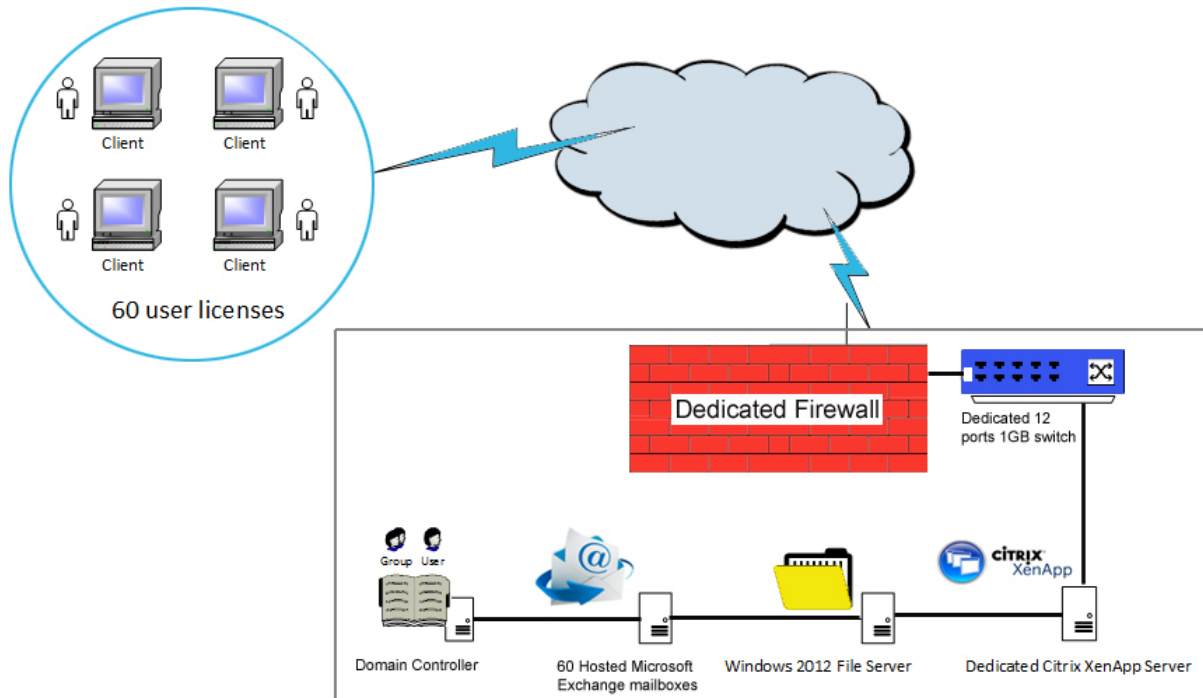

# Dedicated Managed Cloud Active Directory Hosting Diagram

## Active Directory components technical specification:

<p><b>Domain controller:</b>                  Virtual Windows 2012 server                  60GB Disk space                  CPU 2.4 Ghz                  RAM 4 GB</p>	<p><b>Microsoft Hosted Exchange mailboxes</b>                  60 mailboxes                  Mailbox size – 4GB                  Additional mailbox disk space available                  Outlook Web Access                  Free SMART Phones email synchronization                  Blackberry support                  Free Tablets email synchronization</p>
<p><b>Dedicated Citrix XenApp server:</b>                  HP DL300 1U server series                  Windows 2008 R2 OS                  Citrix XenApp Server 6.5                  2x QC Intel CPU 2.4GHz                  32GB Server RAM                  Hardware RAID controller; 256MB on board memory                  2x72GB RAID1 10K SAS Hard drives                  2x300GB RAID1 10K SAS Hard drives                  2x Redundant Power supplies</p>	<p><b>Dedicated File Server:</b>                  HP DL300 1U server series                  Windows 2012 R2 OS                  2x QC Intel CPU 2.4GHz                  24GB Server RAM                  Hardware RAID controller; 256MB on board memory                  2x72GB RAID1 10K SAS Hard drives                  4x1TB RAID5 10K SAS Hard drives                  2x Redundant Power supplies</p>
<p><b>Dedicated CISCO Firewall</b></p>	<p><b>Dedicated 12 ports 1GB switch</b></p>
<p><b>Dedicated Subnet</b></p>	<p><b>MS Office 2013 Std.Suite</b></p>
<p><b>Daily Free Infrastructure Backup</b></p>	<p><b>McAfee Ent. Antivirus protection</b></p>
<p><b>Free essential technical support</b></p>	